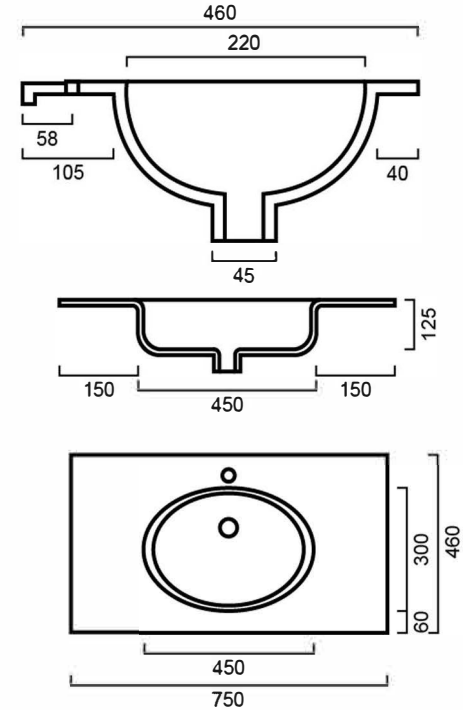

VTCL7501 OR VTCL7503 : CLAIRE - CERAMIC TOP 750

VTCL750: 750mm x 460mm

DIMENSIONS

750mm length x 460mm width x 125mm depth

DESCRIPTION

Contemporary vanity top
Durable design and construction
Available in 1 or 3 tap holes
With overflow

IMPORTANT NOTICE

Tapware and waste not included.
It is strongly recommended that any cut-outs made to your bench top is made based on the individual product dimensions.
All pictures and drawings on this brochure are representational only, changes in the product may have occurred since time of print.
All prices on this brochure and The Sink Warehouse website are subject to change without notice.